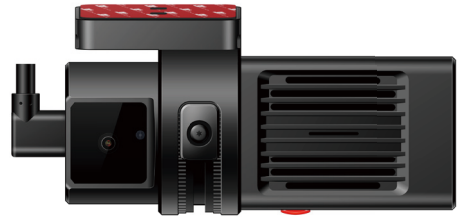

# JC181

## Dual-Channel DashCam

The JC181 is a compact video telematics device that makes it easy to remotely manage your en-route fleets. It adds visibility to your fleet, along with powerful LTE connectivity and GNSS capability, and can record and store video footage and images on the device. You can watch live video, play back historical footage, and retrieve critical evidence when needed, from anywhere, at any time. By integrating video technologies, it helps ensure the authenticity, timeliness, and reliability of fleet management, making it an appropriate choice for light vehicles.

### Video Surveillance

Powerful LTE connectivity enables the live monitoring of the vehicle's interior and exterior via an online platform; while the critical video clips in the device allows for on-demand playback after the fact from anywhere, at any time.

### Built-in GPS Logger

The video recorder can be used as a tracker to locate the vehicle and stamp data such as vehicle speed, coordinates, time, and more on the images or video clips.