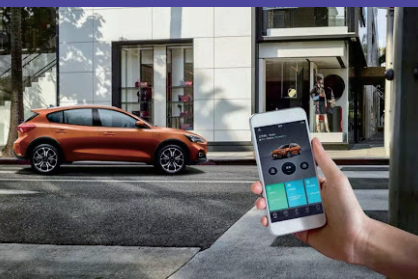

Online Ride-hailing